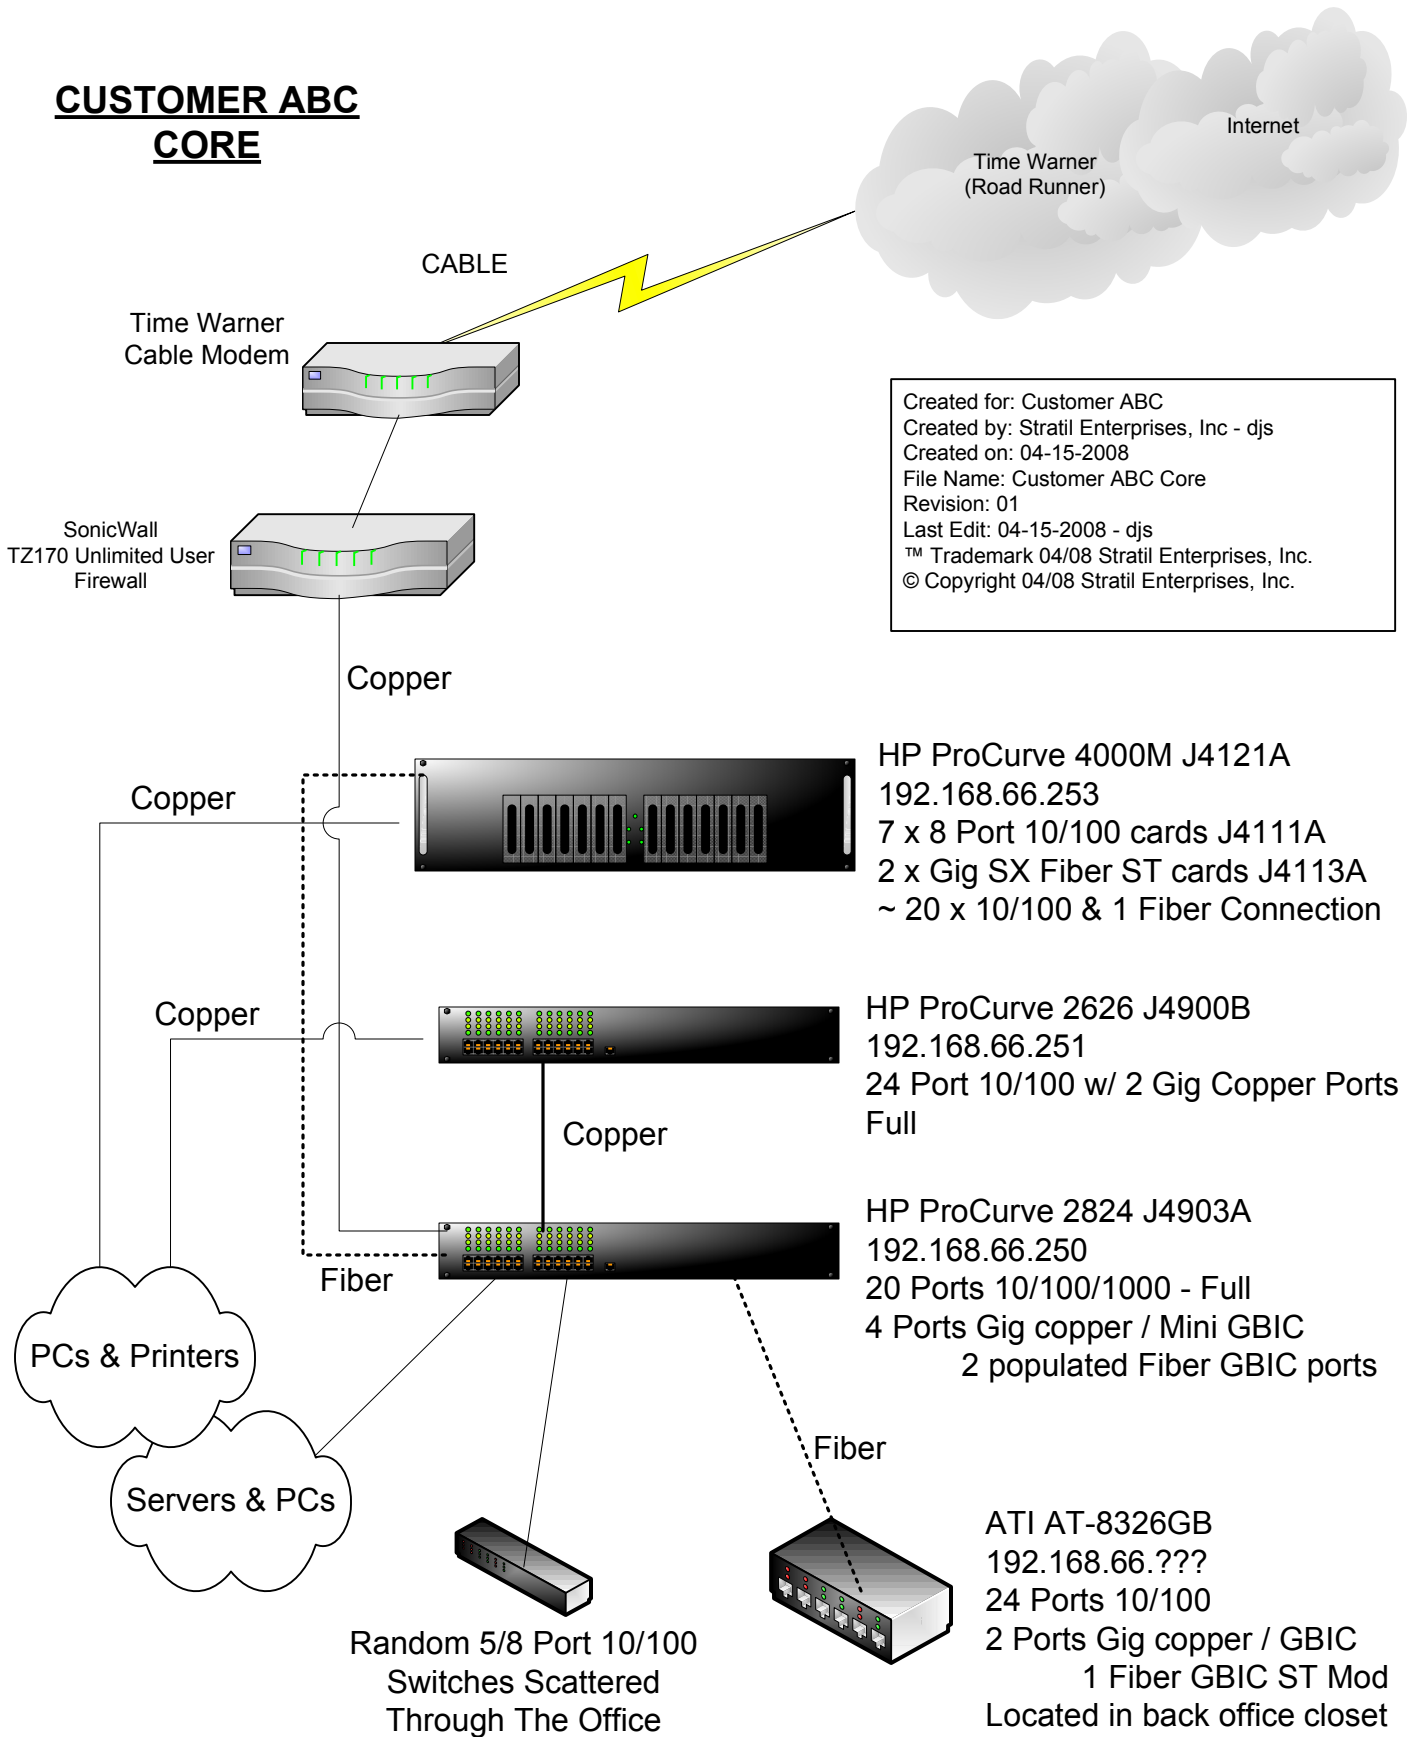

CUSTOMER ABC
CORE

Created for: Customer ABC
Created by: Stratil Enterprises, Inc - djs
Created on: 04-15-2008
File Name: Customer ABC Core
Revision: 01
Last Edit: 04-15-2008 - djs
™ Trademark 04/08 Stratil Enterprises, Inc.
© Copyright 04/08 Stratil Enterprises, Inc.